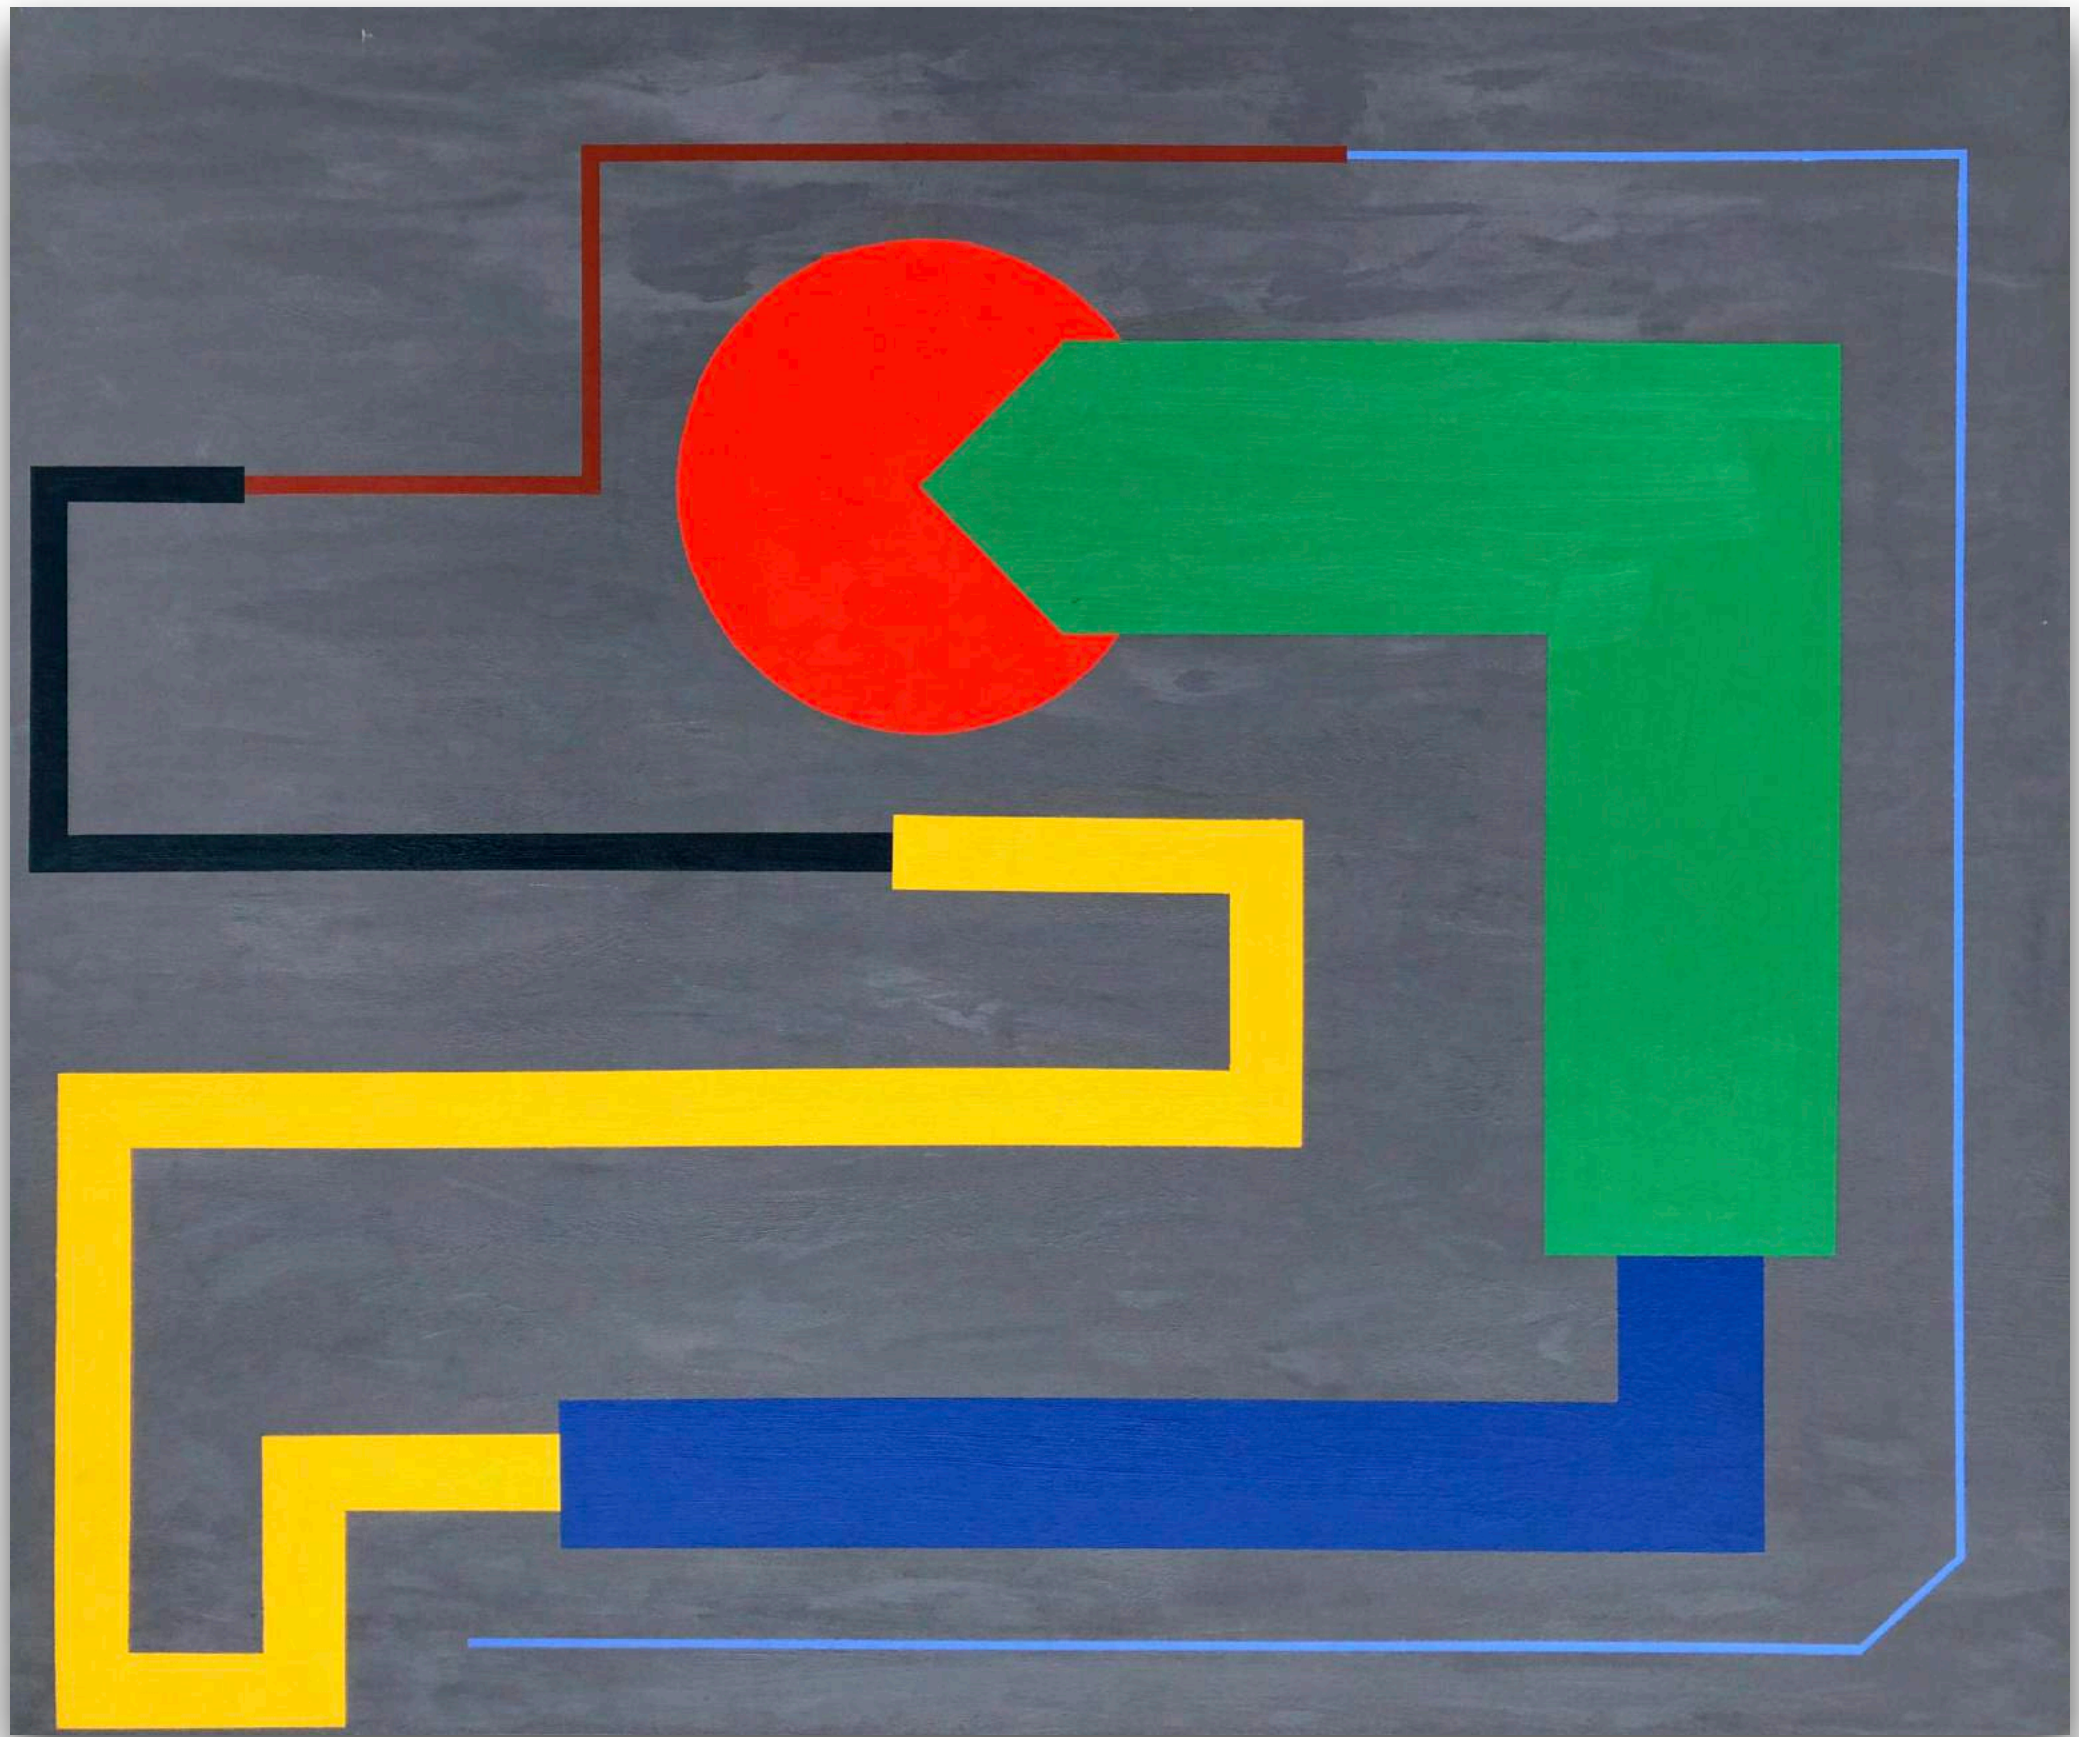

55" x 77"

DRIP DRIP DRIP

MATERIALS

Acrylic On Canvas

DIMENSIONS

48" x 72"

X-MARKS THE SPOT

MATERIALS

Acrylic On Canvas

DIMENSIONS

60" x 72"

SUDDEN IMPACT

MATERIALS

Acrylic On Canvas

DIMENSIONS

24" x 30"

FOLLOW THE LEADER

MATERIALS

Acrylic On Canvas

DIMENSIONS

60" x 72"

COLOUR SPECTRUM #1

MATERIALS

Acrylic On Canvas

DIMENSIONS

48" x 72"

THE FUTURE IS NOW

MATERIALS

Acrylic On Canvas

DIMENSIONS

48" x 72"

PRIMITIVE BEGINNINGS