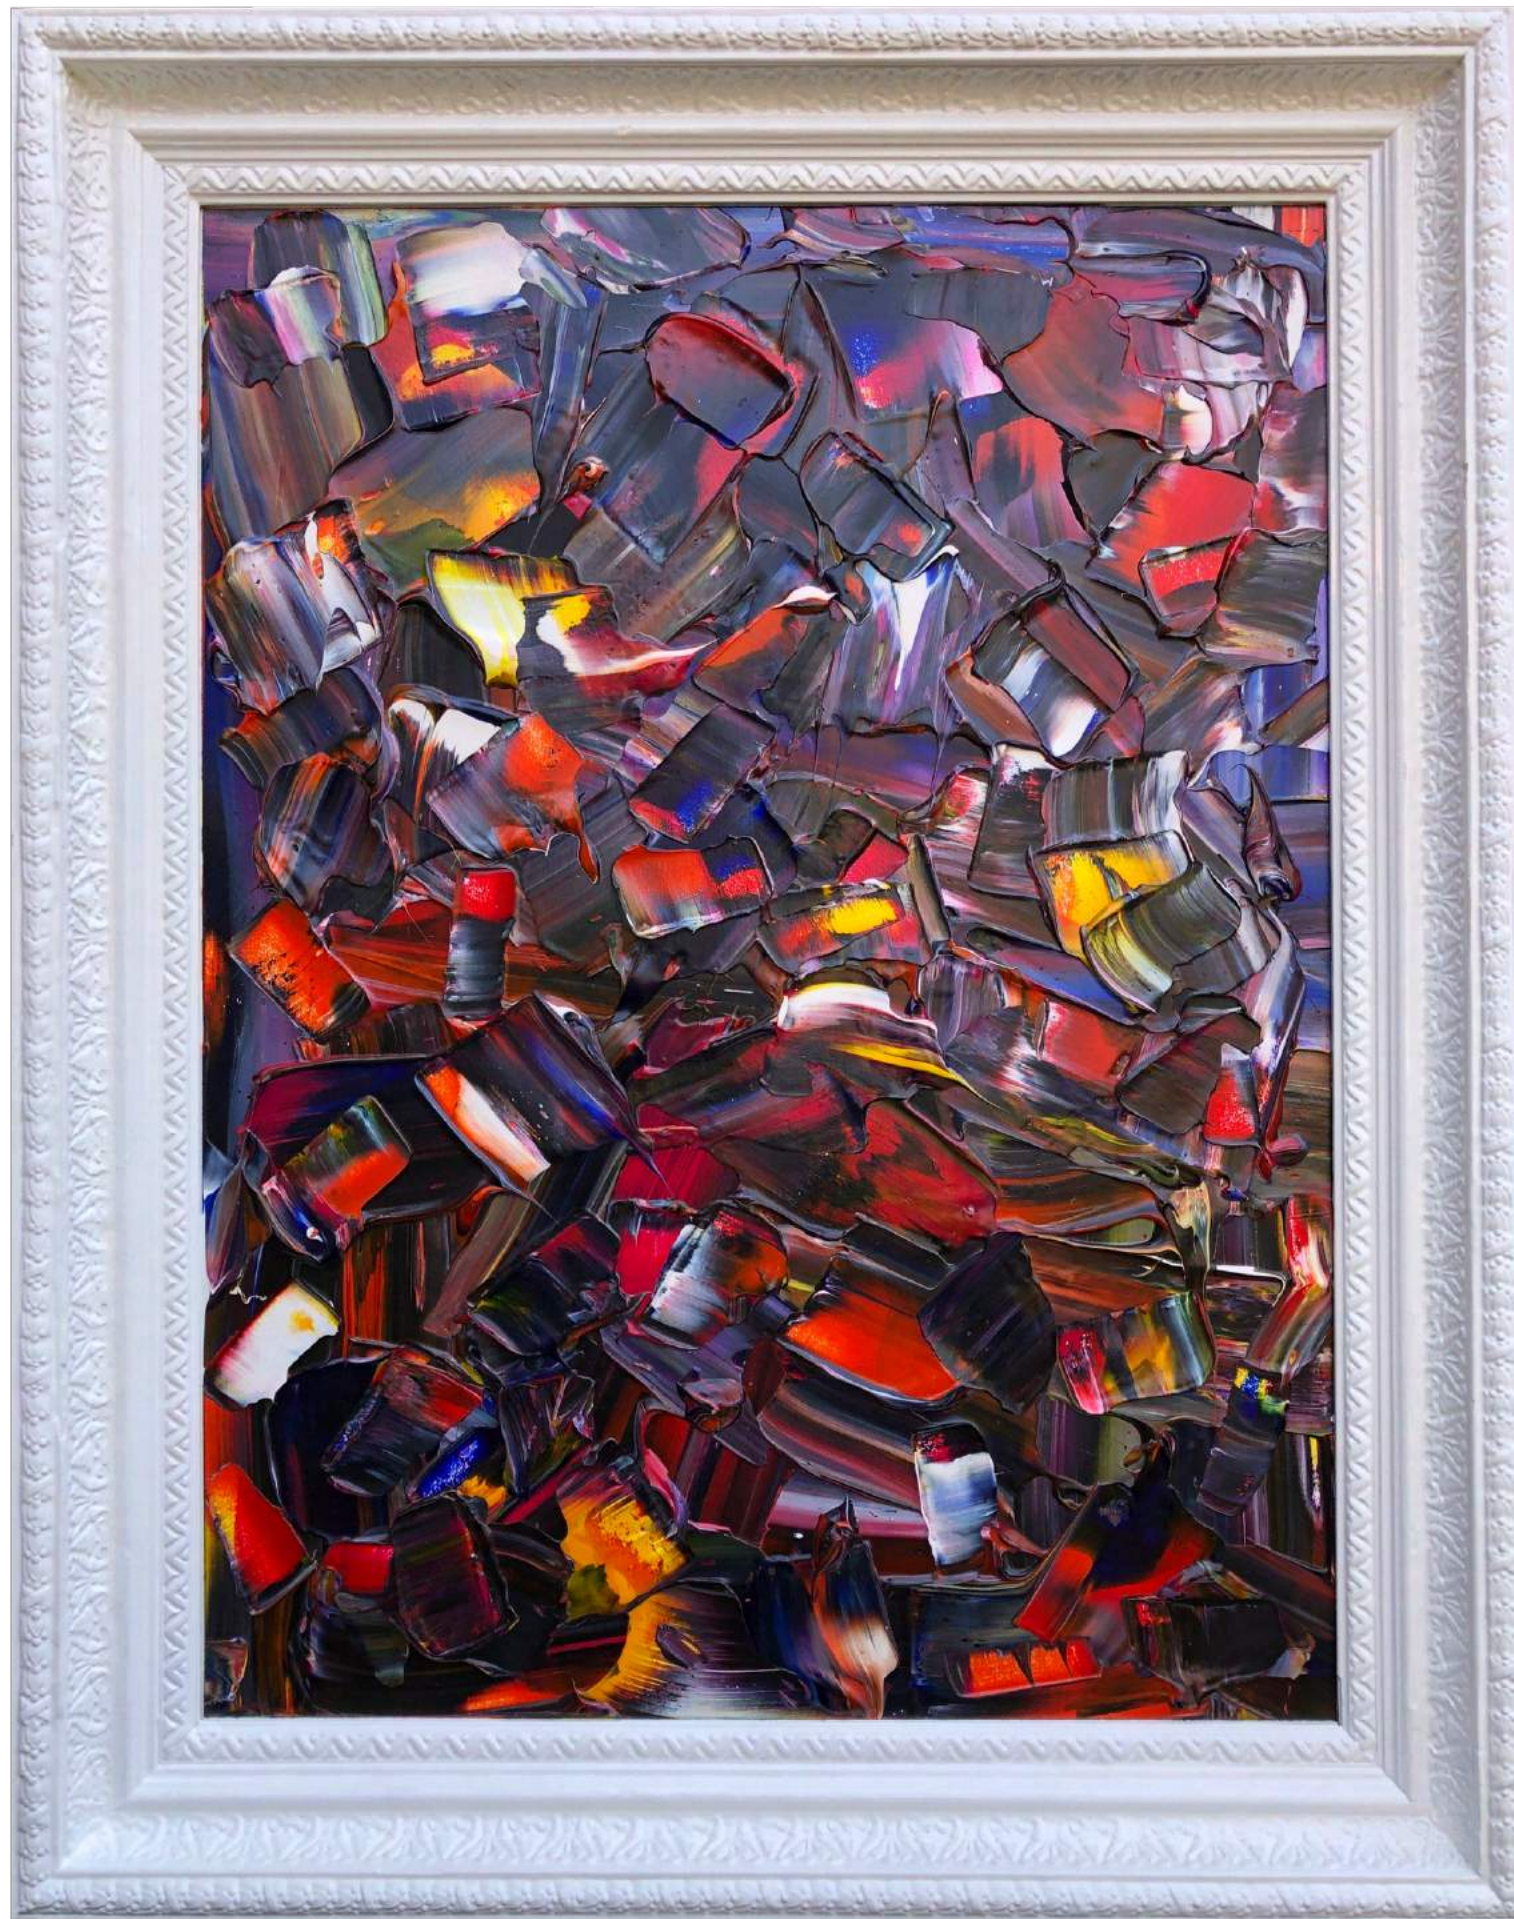

The instant moment of clarity when the brush hits the canvas and everything becomes clear.

Lost In Time

MATERIALS

Acrylic On Panel

White Lacquer Hardwood Frame

DIMENSIONS

31" x 38"

Bluuurred Reality

MATERIALS

Acrylic On Panel
Gold Gilt Hardwood Frame

DIMENSIONS

26" x 35"

Cowboy Sunset

MATERIALS

Acrylic On Panel
Black Lacquer Hardwood Frame

DIMENSIONS

31" x 38"

Diamond In the Rough

MATERIALS

Acrylic On Panel

Rose Gilt Hardwood Frame

DIMENSIONS

48" x 57" Diamond Shape

FINDING PARADISE