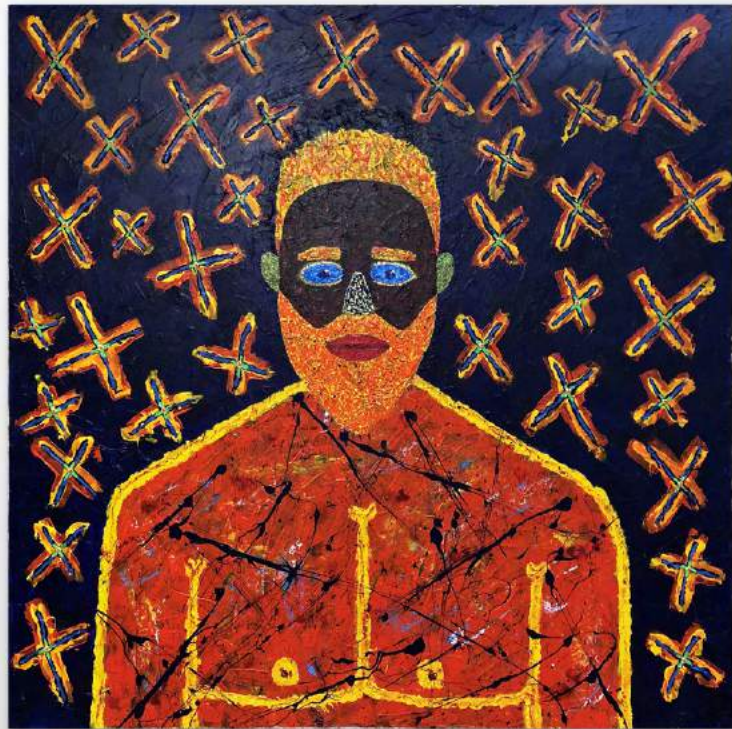

Self Portrait

MATERIALS

Acrylic On Canvas

DIMENSIONS

60" x 60"