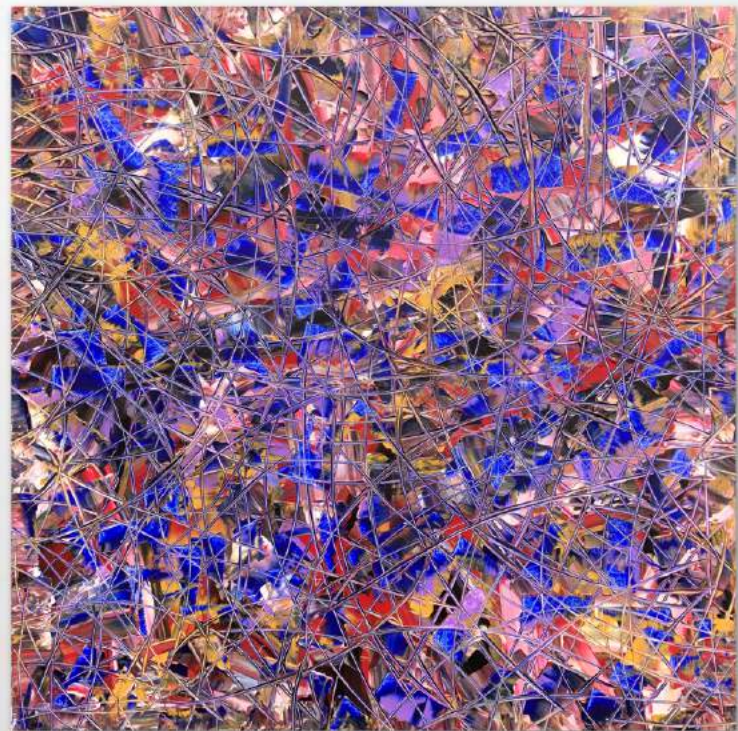

STORMY WATERS

MATERIALS

Acrylic On Canvas

DIMENSIONS

60" x 60"

BLUE ON BLACK

MATERIALS

Acrylic On Canvas