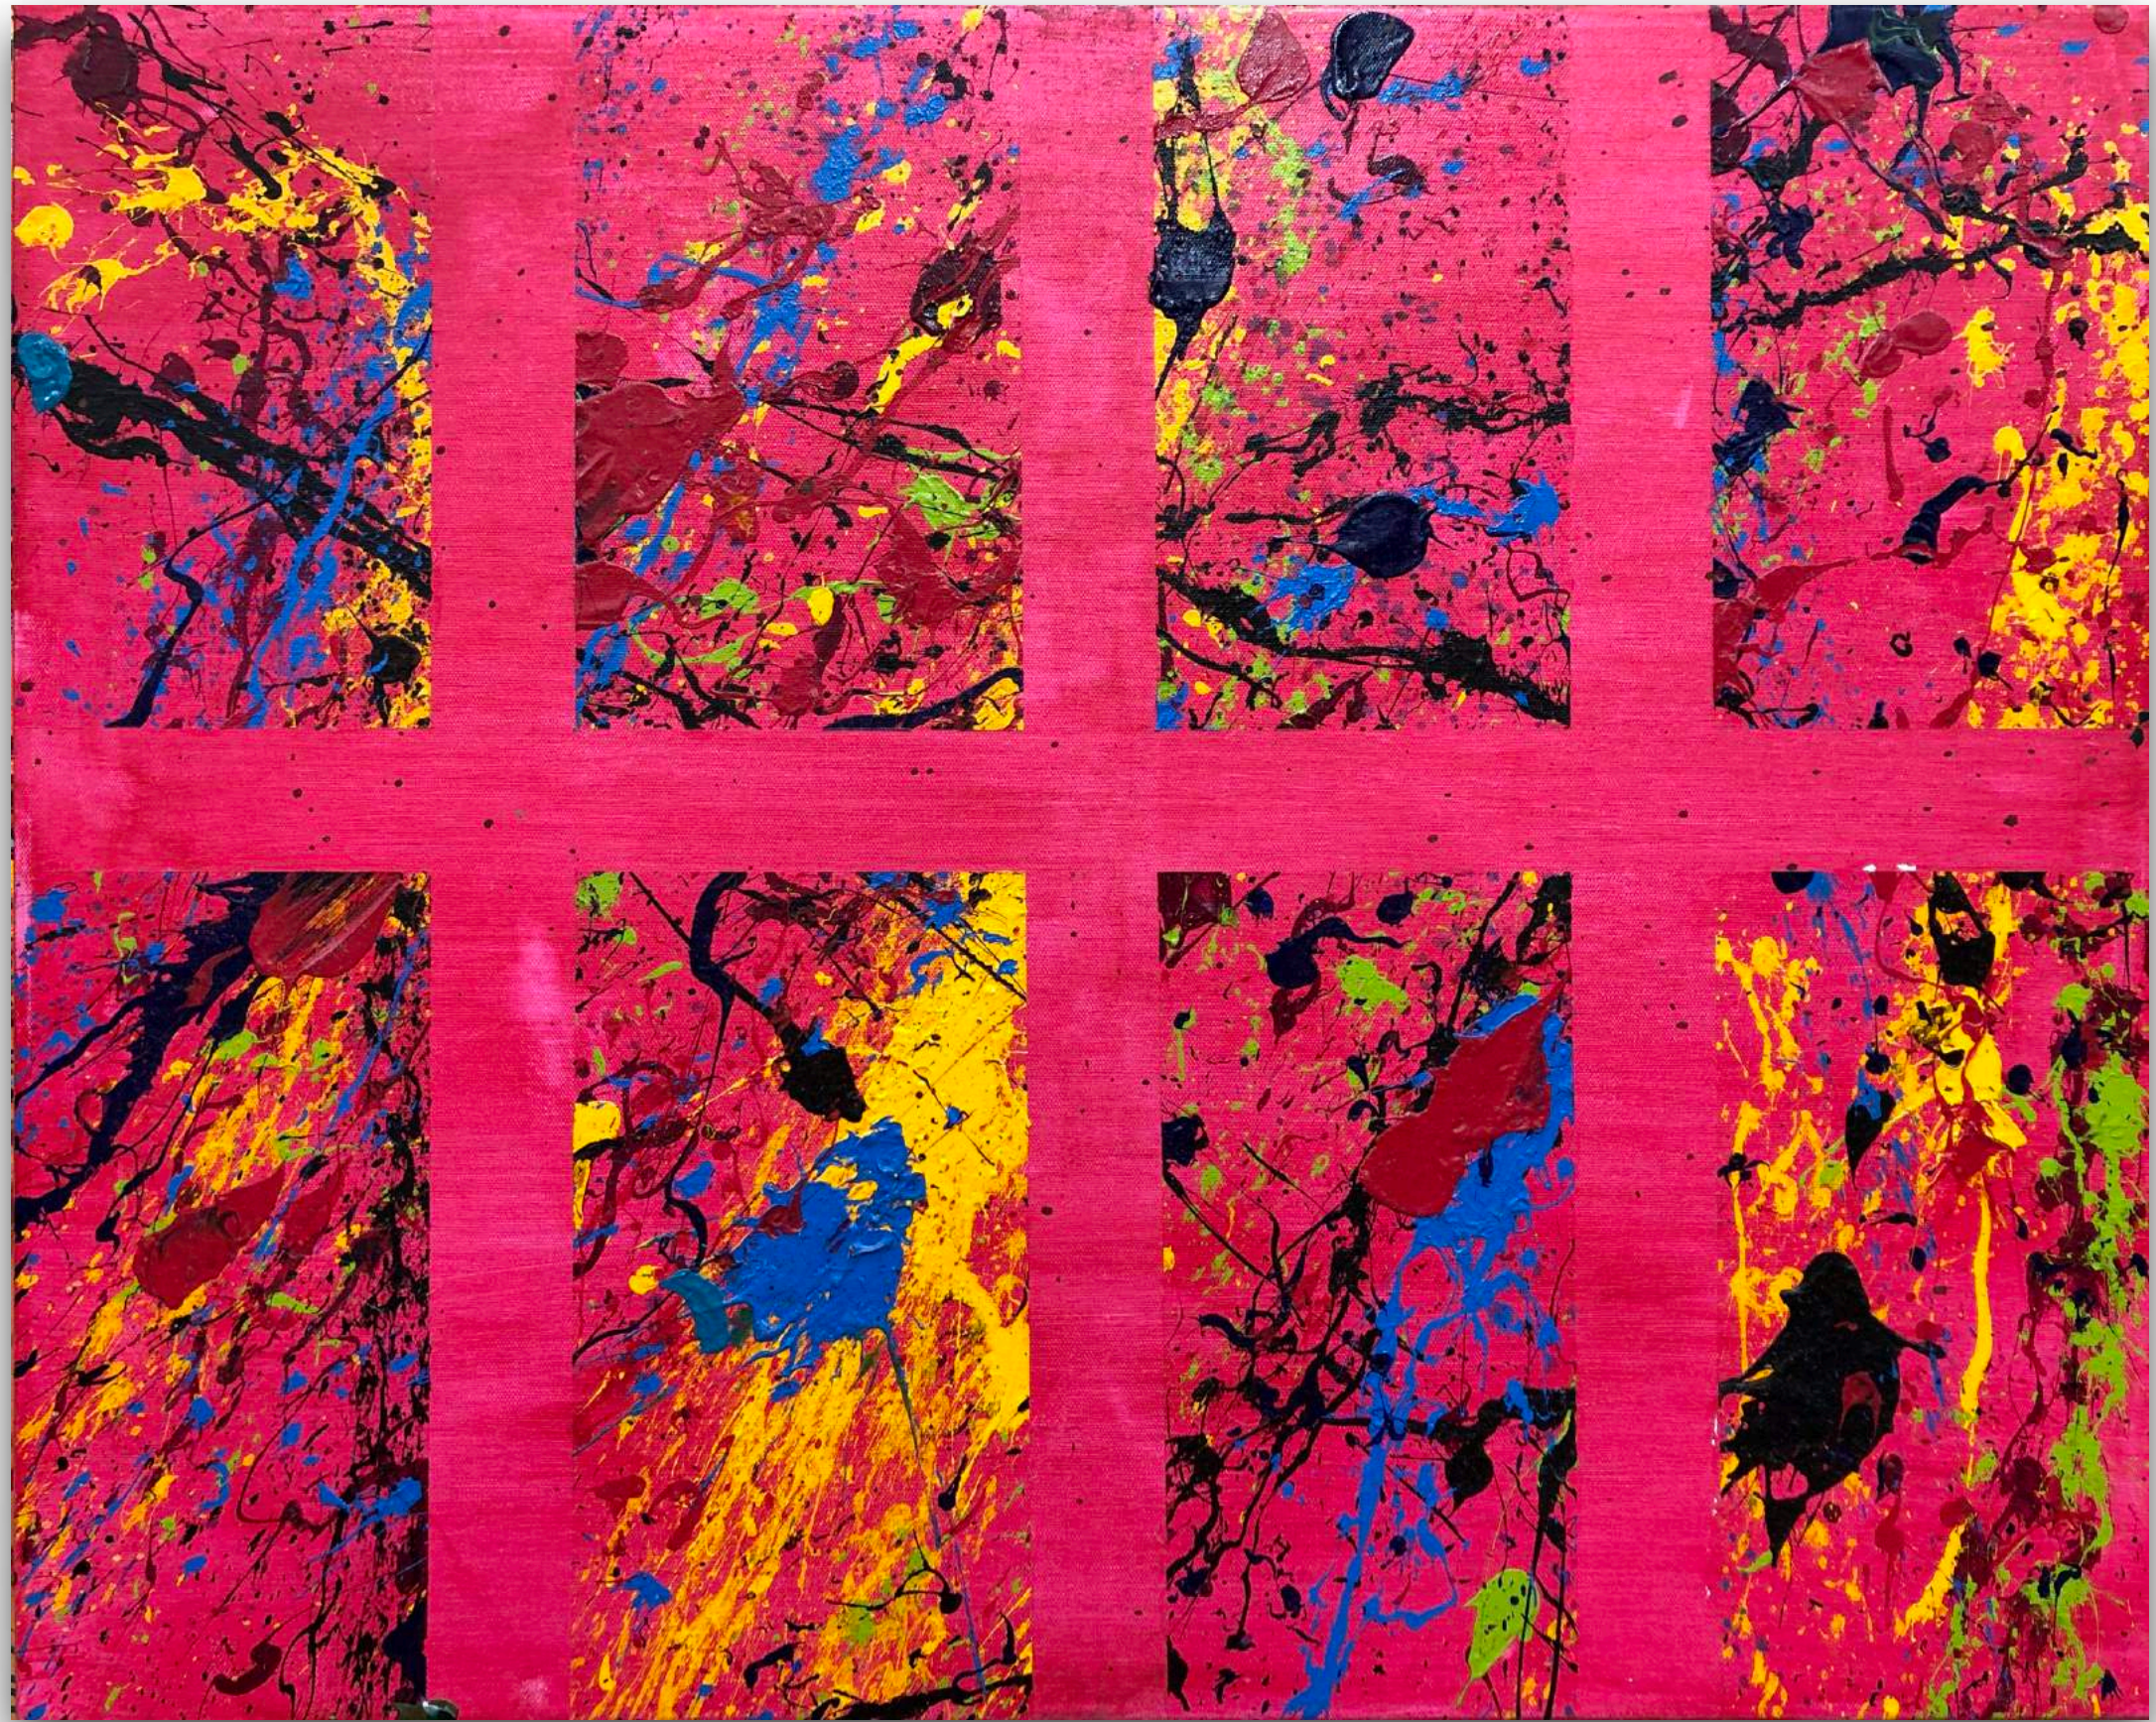

FOLLOW THE LEADER

MATERIALS

Acrylic On Canvas

DIMENSIONS

60" x 72"

COLOUR SPECTRUM #1

MATERIALS

Acrylic On Canvas