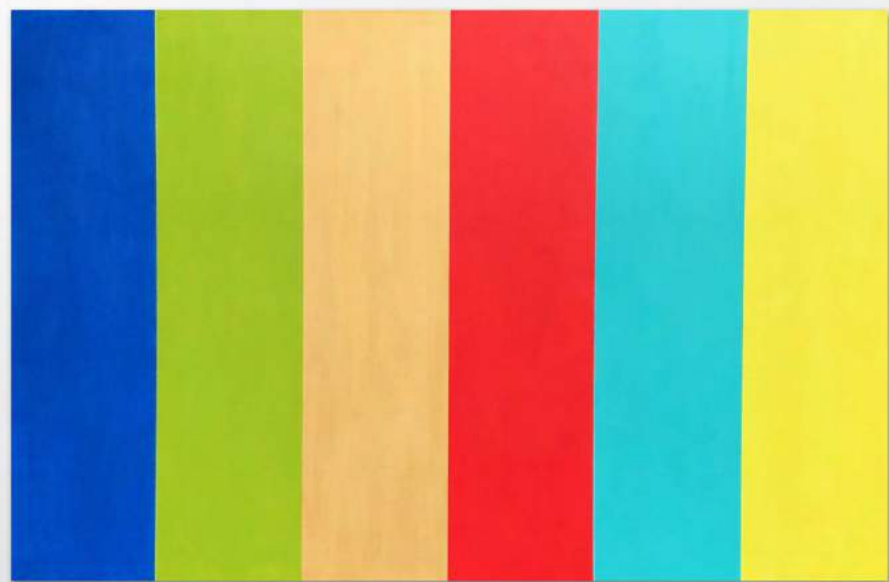

FOLLOW THE LEADER

MATERIALS

Acrylic On Canvas

DIMENSIONS

60" x 72"

COLOUR SPECTRUM #1

MATERIALS

Acrylic On Canvas