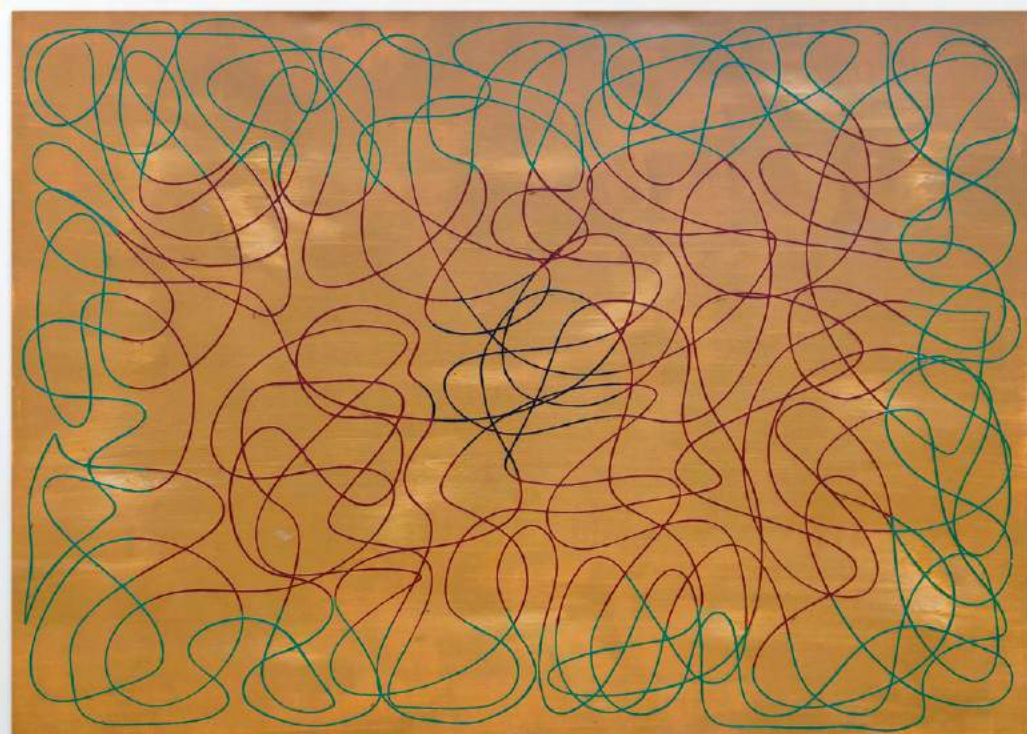

DIMENSIONS

60" x 60"

HEATED JUNGLE

MATERIALS

Acrylic On Canvas

DIMENSIONS

49" x 78"

DRAW THE LINE

MATERIALS

Acrylic On Canvas

DIMENSIONS

60" x 84"

PRIMITIVE POWER

MATERIALS

Acrylic On Canvas

DIMENSIONS