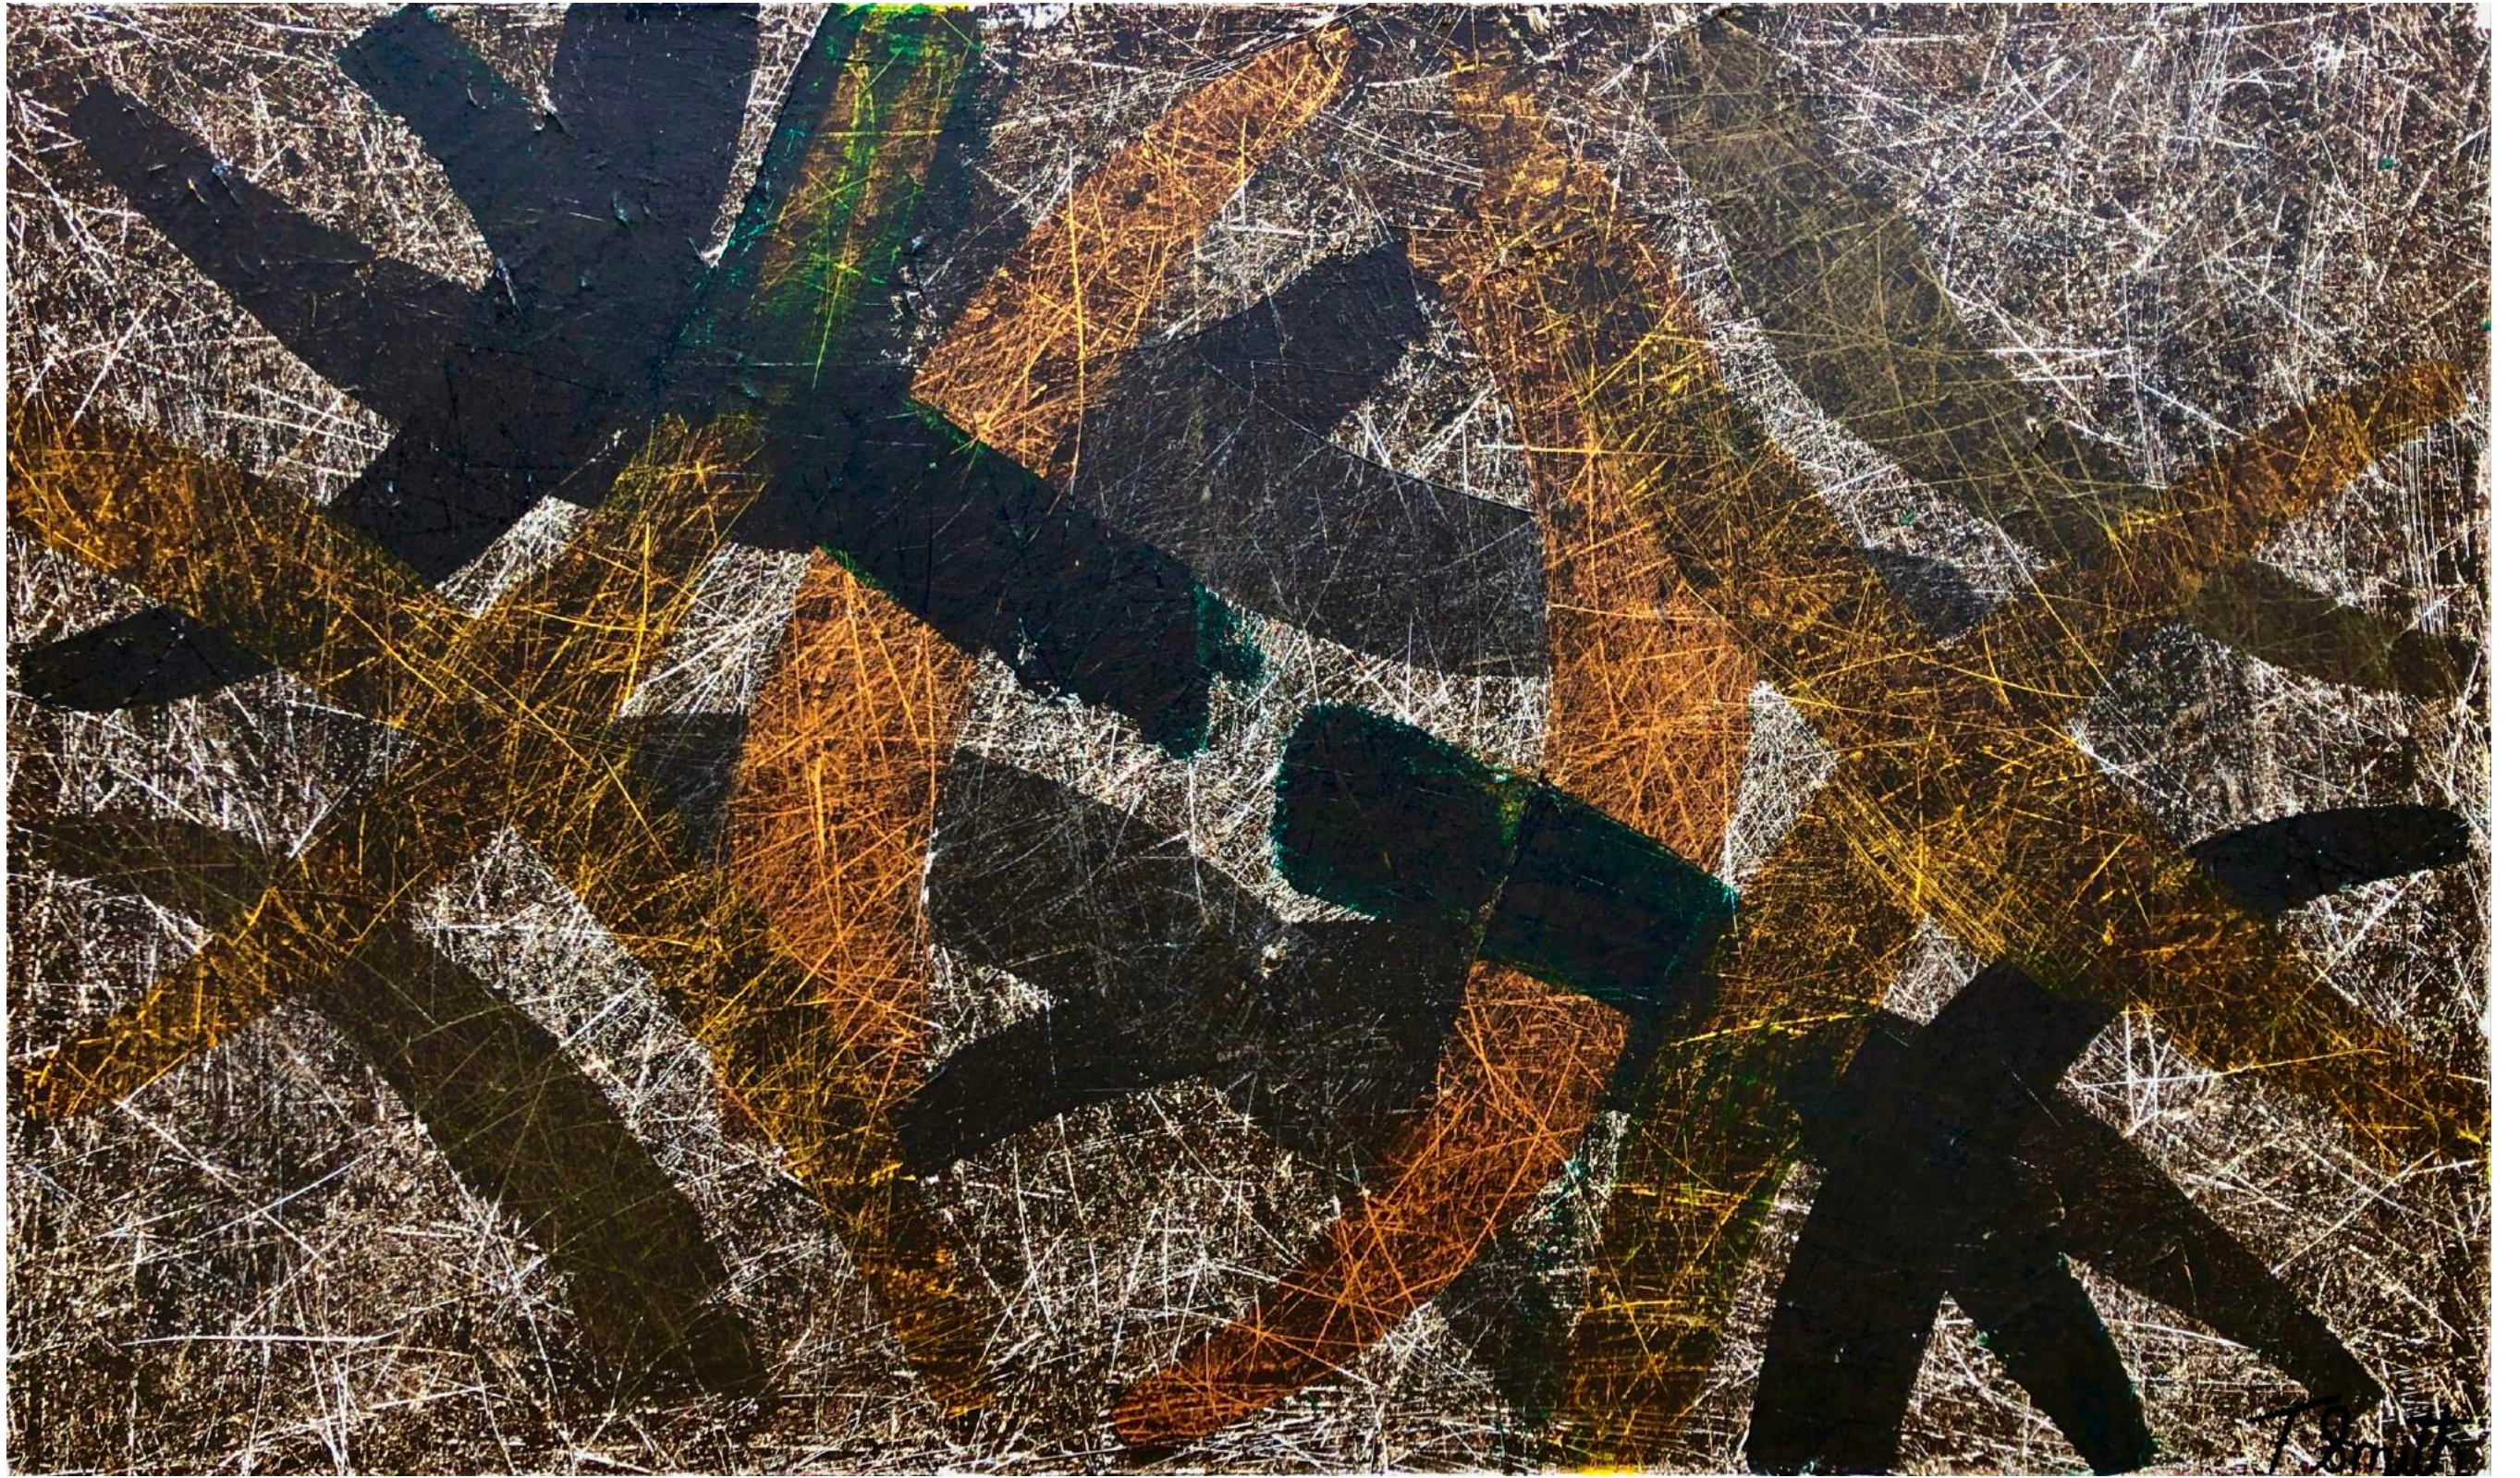

EVERYBODY LOVES YOU

MATERIALS

Acrylic On Canvas

DIMENSIONS

60" x 72"

LOST

MATERIALS

Acrylic On Canvas