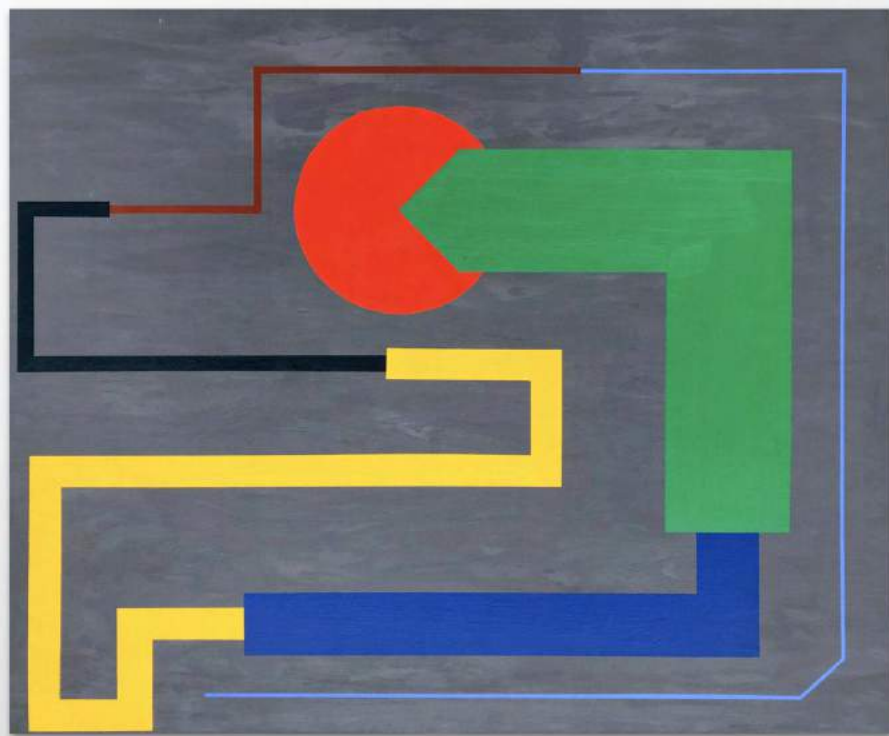

MATERIALS

Acrylic On Canvas

DIMENSIONS

60" x 84"

PRIMITIVE POWER

MATERIALS

Acrylic On Canvas

DIMENSIONS

55" x 77"

DRIP DRIP DRIP

MATERIALS

Acrylic On Canvas

DIMENSIONS

48" x 72"

X-MARKS THE SPOT

MATERIALS

Acrylic On Canvas

DIMENSIONS

60" x 72"

SUDDEN IMPACT

MATERIALS

Acrylic On Canvas

DIMENSIONS

24" x 30"

FOLLOW THE LEADER

MATERIALS

Acrylic On Canvas

DIMENSIONS

60" x 72"

COLOUR SPECTRUM #1

MATERIALS

Acrylic On Canvas