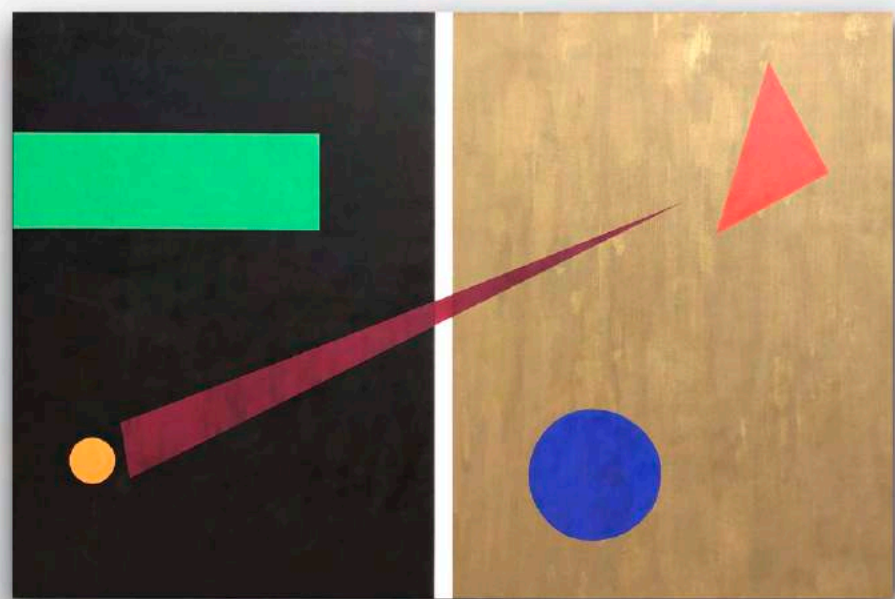

55" x 77"

DRIP DRIP DRIP

MATERIALS

Acrylic On Canvas

DIMENSIONS

48" x 72"

X-MARKS THE SPOT

MATERIALS

Acrylic On Canvas

DIMENSIONS

60" x 72"

SUDDEN IMPACT

MATERIALS

Acrylic On Canvas

DIMENSIONS

24" x 30"

FOLLOW THE LEADER

MATERIALS

Acrylic On Canvas

DIMENSIONS

60" x 72"

COLOUR SPECTRUM #1

MATERIALS

Acrylic On Canvas

DIMENSIONS

48" x 72"

THE FUTURE IS NOW

MATERIALS

Acrylic On Canvas

DIMENSIONS

48" x 72"

PRIMITIVE BEGINNINGS