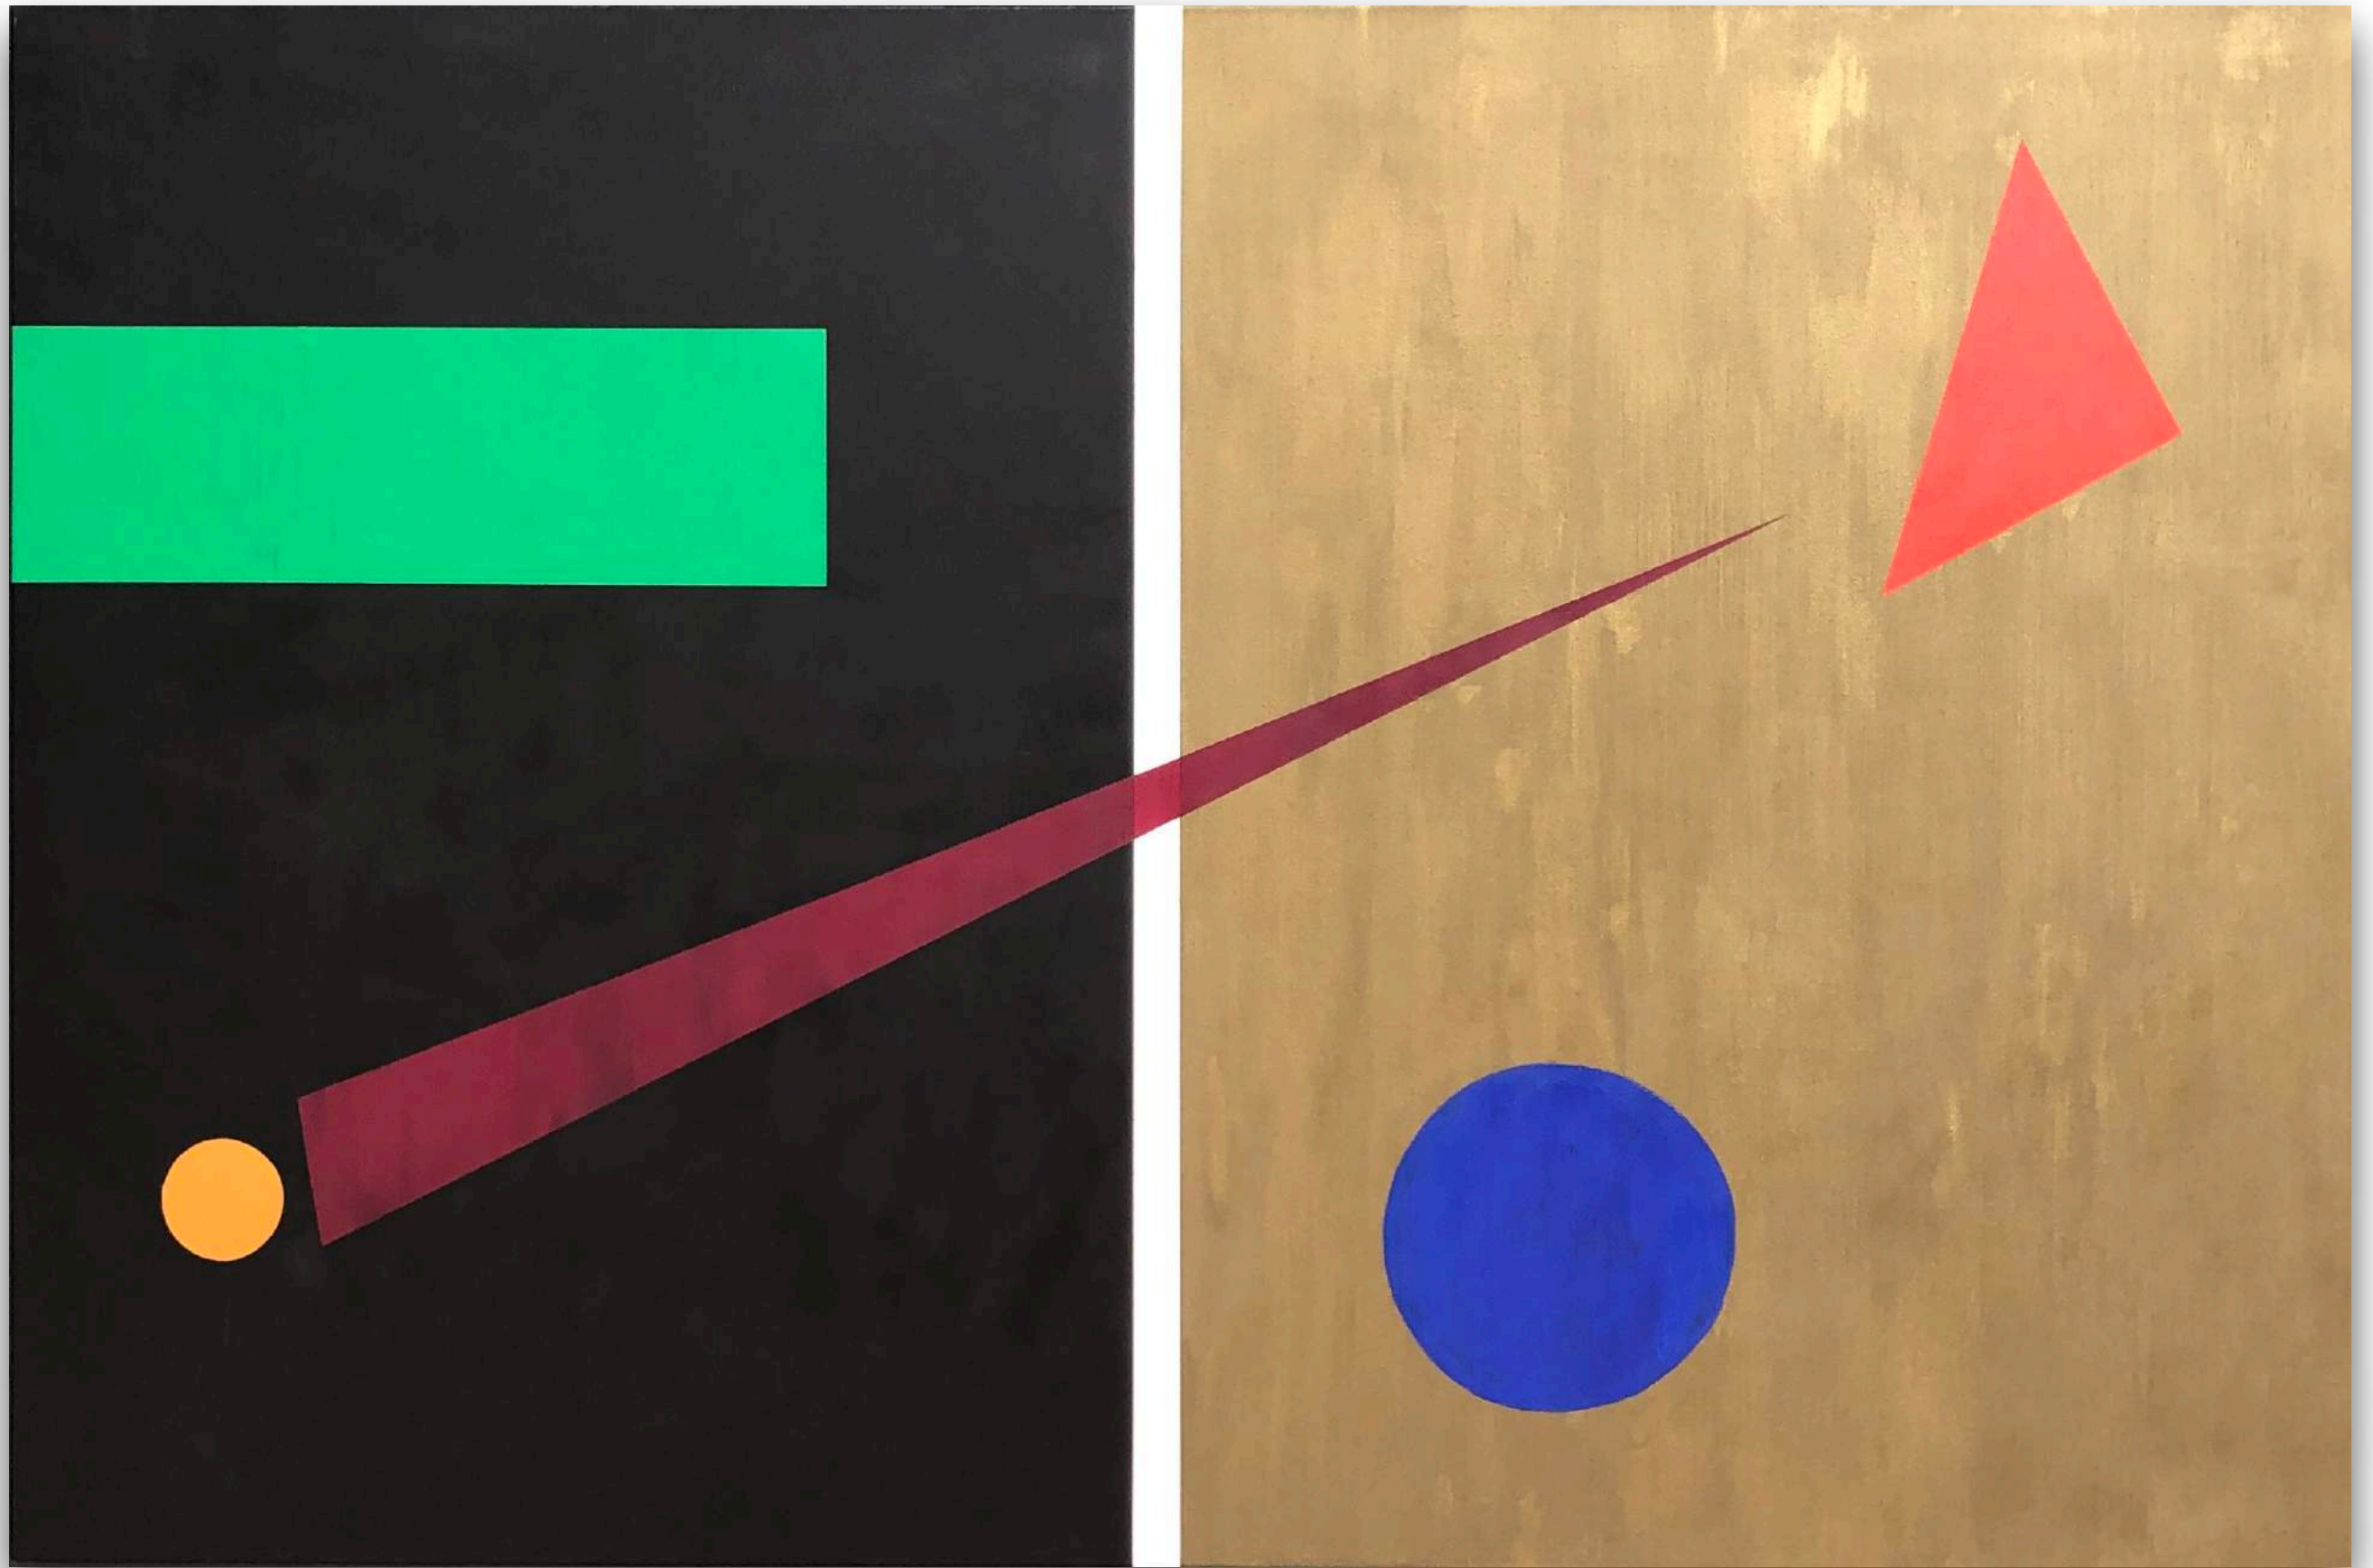

FOLLOW THE LEADER

MATERIALS

Acrylic On Canvas

DIMENSIONS

60" x 72"

COLOUR SPECTRUM #1

MATERIALS

Acrylic On Canvas

DIMENSIONS

48" x 72"

THE FUTURE IS NOW

MATERIALS

Acrylic On Canvas

DIMENSIONS

48" x 72"

PRIMITIVE BEGINNINGS

MATERIALS

Acrylic On Canvas

DIMENSIONS

60" x 60"

Self Portrait

MATERIALS

Acrylic On Canvas

DIMENSIONS